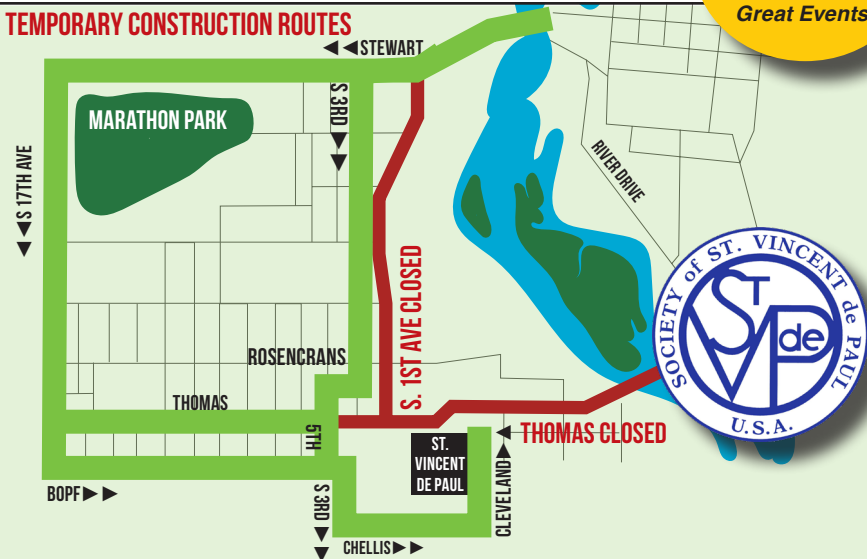

TEMPORARY CONSTRUCTION ROUTES

131 W. THOMAS STREET, WAUSAU • 715-298-3028 • SVPDPAUSAU.ORG

TEMPORARY CONSTRUCTION STORE HOURS: Monday - Saturday 9am-4pm

DONATION HOURS: MONDAY-SATURDAY 9AM-3:30PM | Furniture pick-up service available